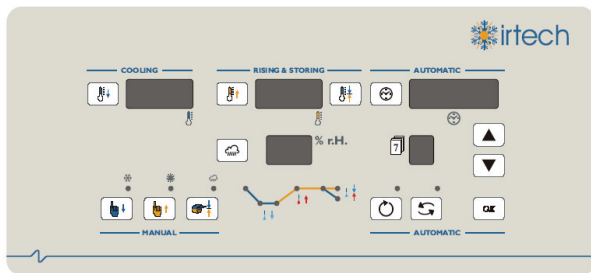

RETARDER PROOFER CABINET FOR RACKS 60X80 and 80x100 — Mod. LIBECCIO

LIBECCIO, a hot breeze ...

Control panel

General characteristics :

LIBECCIO : series of medium size cabinets for the programmed leavening. For trays 60x80 on racks cm. 67x82x195h and trays cm. 80x100 on racks cm. 85x102x195h

- Structure : Modular self holding panels, insulated with 70mm high density (41kg/m³) expanded polyurethan. Air convection system by means of modular, stainless steel group, easy to disassemble and clean. Internal kit with stainless steel guard guides for inserting the trolleys. Equalising Valve.
- Internal coating : Stainless steel AISI 304 18/10 - External coating : Goffered pre-painted galvanized sheet
- Floor : Isolated with a panel of mm. 70 thickness and reinforced with plastified metal sheet. Entry high capacity ramp in stainless steel 18/8.

Control

- Electronic control panel for the set-up of the programmed stop leavening
- 3 manual functions to control cold cycle, hot cycle, baking delay and 7 independant programs capable of controlling the following cycles :
  - o Quick freezing and stop-leavening
  - o Pre-leavening
  - o 2 steps of leavening
  - o Baking delay
  - o Climatized temperature control, humidity probe control, buffer memory of the program in case of black-out