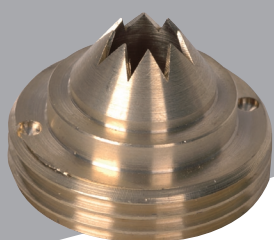

Beccucci in bronzo lisci - *Smooth nozzles in bronze*

Beccucci in plastica scentrati
Off-center smooth nozzles in plastic

Beccucci in bronzo rigati - *Grooved nozzles in bronze*

Stampi per prodotti taglio filo - *Wire-cutting moulds*

Stampi per pan di spagna, marmellata e crostata

Sponge and jam moulds

Beccucci in bronzo figurati (optional) -
Images smooth nozzles in bronze (optional)